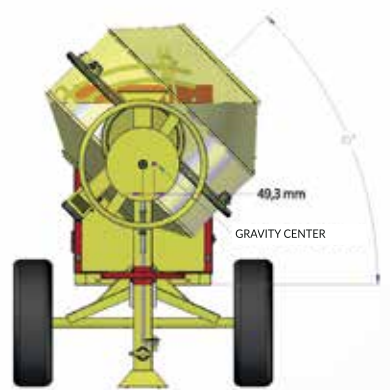

- Quick and easy maintenance. Segmented ring gear in six interchangeable pieces, allowing better adjustment against the pinion and economy on the replacement of the gear.
- Gravity center balanced with the chassis, assuring more efficiency and less engine efforts.
- Reinforcements on the chassis and yoke arm, increasing the resistance for impacts and allowing the operation on uneven grounds.
- Reinforced drum base, with 1/4" thick steel plate.

LAUNCH

TECHNICAL SPECIFICATIONS	11 Cu Ft	7 Cu Ft
Total Drum Volume	14 Cu Ft	9 Cu Ft
Output Capacity (Mixed)	11 Cu Ft	7 Cu Ft
Weight without Engine	485 Lbs	458 Lbs
Drum Thickness	12g 5/64"	12g 5/64"
Flywheel Protection	Steel Plate	Steel Plate
Wheels	Pneumatic Rim 13"	Pneumatic Rim 12"
Towing	Tow bar for Transport and Towing, with 2" ball Tow Hitch.	Tow bar for Transport and Towing, with 2" ball Tow Hitch.
Motor (optional)	Gasoline - 6.5 HP or 8.0 HP	Gasoline - 6.5 HP or 8.0 HP

- Better design of drum, allowing higher production capacity (1½ bags of cement)
- Efficient paddles design, improving the quality of the mix.

SOLID VALUES, SUSTAINABLE FUTURE.

It is great to reach our 80th year this strong and renewed. Standing on ethic an humanitarian values and always prioritizing quality in everything we do, the Menegotti Group - with all its companies and brands - is prepared to contribute for the construction of a better and more sustainable future to the world.

Thankyou so much!
You're partof this histoy.

MENEGOTTI

NORTH AMERICA

Menegotti North America
sales@mgtamerica.com
248 E Crogan St. - Suite 203 - Lawrenceville, GA 30046 - USA
Ph: 770 910 7450

www.mgtamerica.com