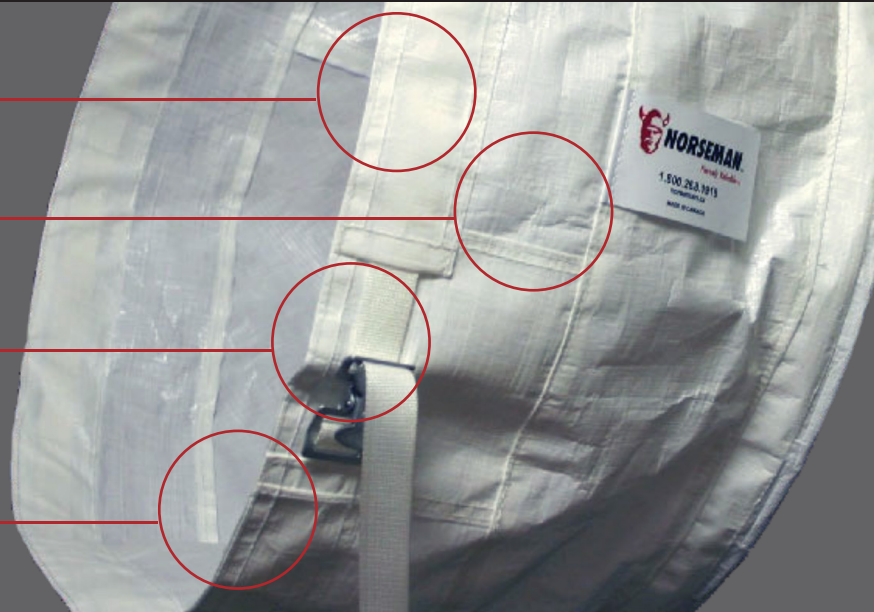

**PROTECT**

PE fabric.

**WITHSTAND**

Wye, 90° elbow and reducer/enlarger configurations.

**FIT**

Adapters can be designed and manufactured to fit any configuration, with multiple connection options.

**PERFORM**